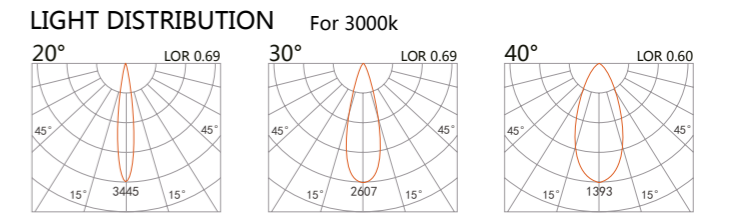

TRACK-SPOT LIGHT MEIS

227 130
LED Power 8W
Colour Temp 2700/3000K
 4000/5000K
Luminous 695lm
 742lm

227 131
LED Power 15W
Colour Temp 2700/3000K
 4000/5000K
Luminous 1000lm
 1091lm

227 132
LED Power 30W
Colour Temp 2700/3000K
 4000/5000K
Luminous 2820lm
 3205lm

227 133
LED Power 40W
Colour Temp 2700/3000K
 4000/5000K
Luminous 3800lm
 4142lm

white grey black