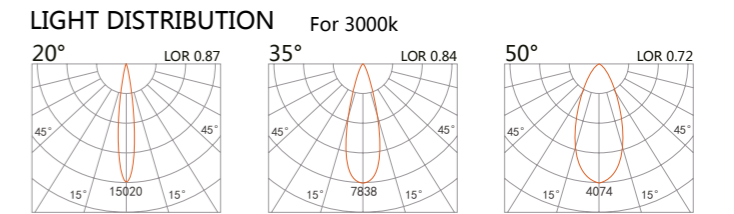

TRACK-SPOT LIGHT MEIS

227 130
LED Power 8W
Colour Temp 2700/3000K
 4000/5000K
Luminous 695lm
 742lm

227 131
LED Power 15W
Colour Temp 2700/3000K
 4000/5000K
Luminous 1000lm
 1091lm

227 132
LED Power 30W
Colour Temp 2700/3000K
 4000/5000K
Luminous 2820lm
 3205lm

227 133
LED Power 40W
Colour Temp 2700/3000K
 4000/5000K
Luminous 3800lm
 4142lm

white grey black