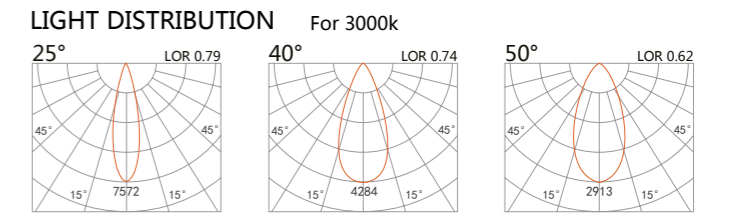

TRACK-SPOT LIGHT MEIS

227 130
LED Power 8W
Colour Temp 2700/3000K
 4000/5000K
Luminous 695lm
 742lm

227 131
LED Power 15W
Colour Temp 2700/3000K
 4000/5000K
Luminous 1000lm
 1091lm

227 132
LED Power 30W
Colour Temp 2700/3000K
 4000/5000K
Luminous 2820lm
 3205lm

227 133
LED Power 40W
Colour Temp 2700/3000K
 4000/5000K
Luminous 3800lm
 4142lm

white grey black