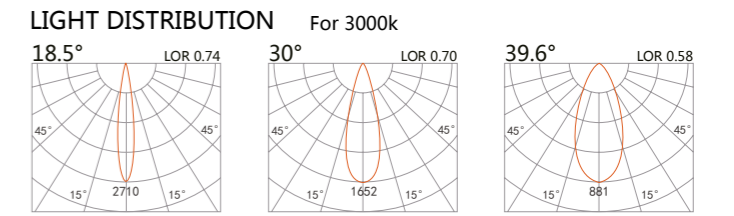

TRACK-SPOT LIGHT MEIS

227 130
LED Power 8W
Colour Temp 2700/3000K
 4000/5000K
Luminous 695lm
 742lm

227 131
LED Power 15W
Colour Temp 2700/3000K
 4000/5000K
Luminous 1000lm
 1091lm

227 132
LED Power 30W
Colour Temp 2700/3000K
 4000/5000K
Luminous 2820lm
 3205lm

227 133
LED Power 40W
Colour Temp 2700/3000K
 4000/5000K
Luminous 3800lm
 4142lm

white grey black